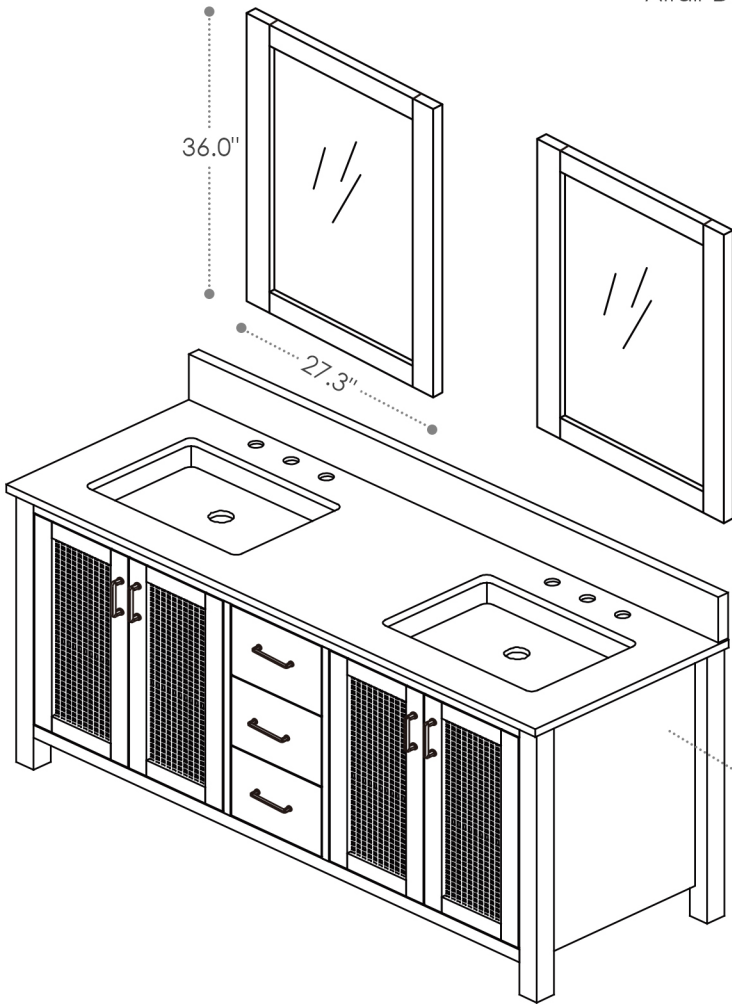

## Hadiya

72"W x 22"D

Bathroom Vanity

72"W x 22"D x 34"H inches

## INSTALLATION SPECIFICATION

Item#	542072		
Color	Gray Pine/Brown Pine/Black Oak		
Overall Dimension	72 in W x 22 in D x 34 in H		
Vanity Material	Solid wood and long-lasting plywood		
Hardware Finish	Zinc Alloy Matte Black/Brushed Gold		
Countertop Material	Composite Stone	Shape	Rectangular
Number of Door	4 soft-closing doors	Number of Drawers	3 soft-closing drawers
Top Thickness	0.8 inch	Installation Type	Freestanding
Assembly Required	No	Backsplash Height	4 inch
Faucet Hole Spacing(in.)	8 in. widespread	Sink	Double Undermount Sink